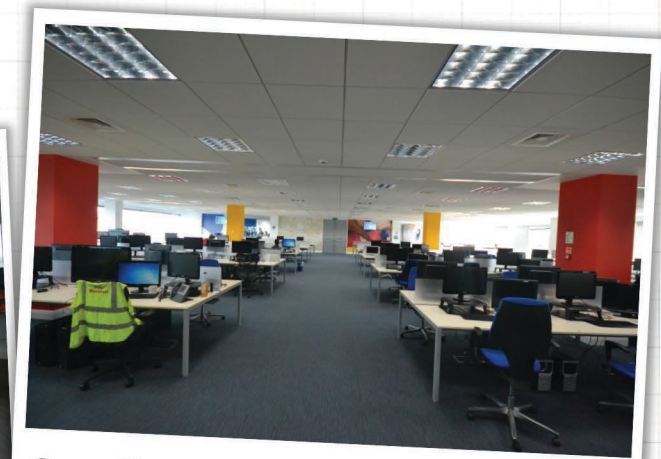

Other Projects Completed :
2,000sq.ft. Leamington Spa

Breakout

Exterior Shot

Cafe

Cafe

Open Plan Office