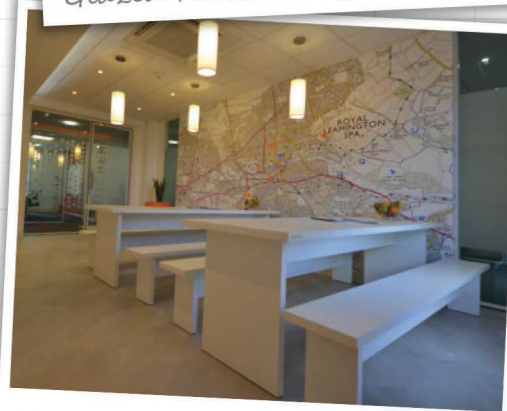

Glazed Partitioning

Breakout Area